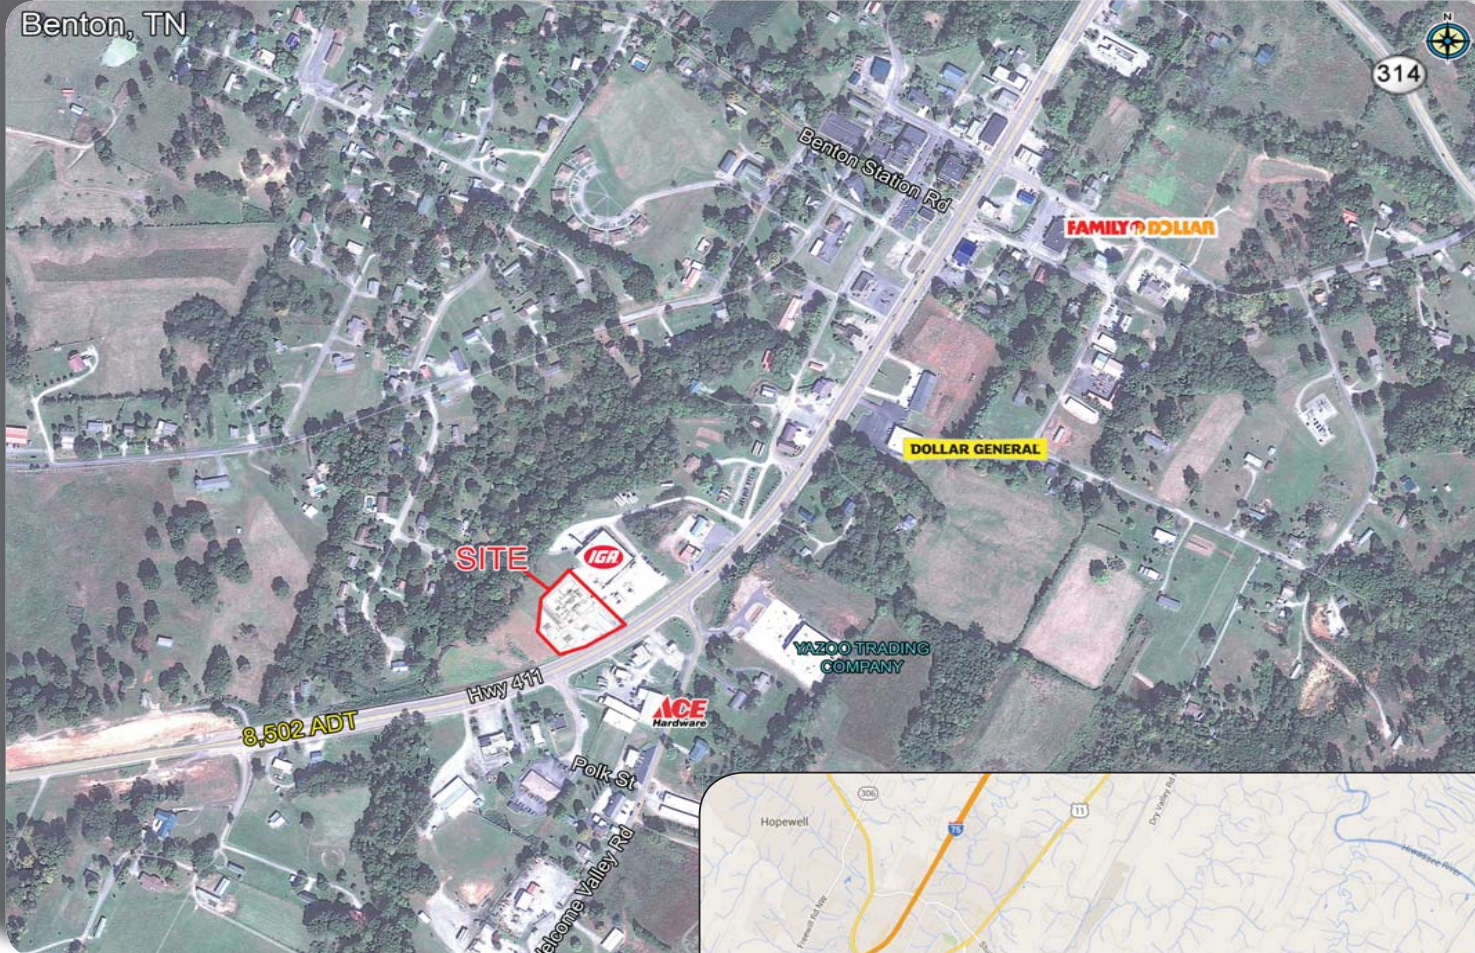

BENTON TN - HWY 411

6071 US 411, BENTON, TN

**FOR
SALE/
LEASE**

**1.2 ACRES
AVAILABLE**

Traffic Count
US 411 - 8,502 ADT

DEMOGRAPHICS	3Mi	5Mi	10Mi
Population	3,893	6,493	34,123
Avg HH Inc	\$49,574	\$51,786	\$55,170
Daytime Pop	2,655	4,351	19,883

PROPERTY FEATURES

- Located on Highway 411 adjacent to IGA
- 36 miles from Chattanooga, TN
- Cleveland, TN MSA

Brande Benson

bbenson@bsmproperties.com

813 S Northshore, Suite 201

Knoxville, TN 37919

865-588-8663