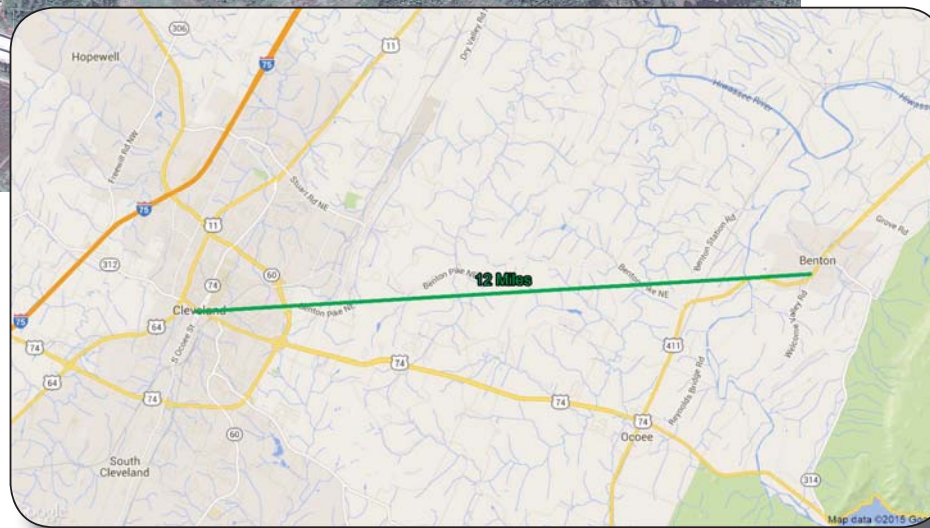

BENTON TN - HWY 411

6071 US 411, BENTON, TN

**FOR
SALE/
LEASE**

**1.2 ACRES
AVAILABLE**

Traffic Count
US 411 - 8,502 ADT

DEMOGRAPHICS	3Mi	5Mi	10Mi
Population	3,893	6,493	34,123
Avg HH Inc	\$49,574	\$51,786	\$55,170
Daytime Pop	2,655	4,351	19,883

PROPERTY FEATURES

- Located on Highway 411 adjacent to IGA
- 36 miles from Chattanooga, TN
- Cleveland, TN MSA

Brande Benson

bbenson@bsmproperties.com

813 S Northshore, Suite 201

Knoxville, TN 37919

865-588-8663